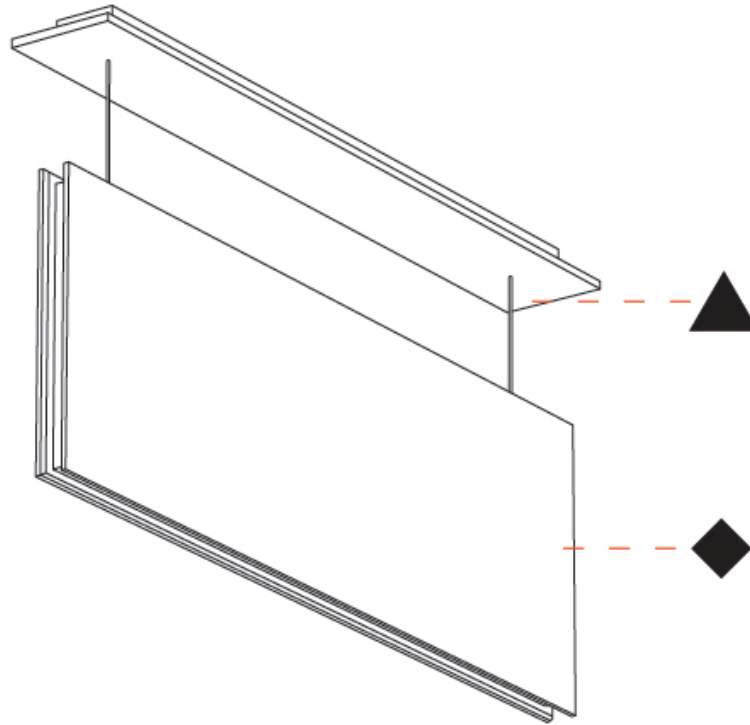

A300677-

PROJECT

TYPE

SPECIFIER

QUANTITY

DATE

A