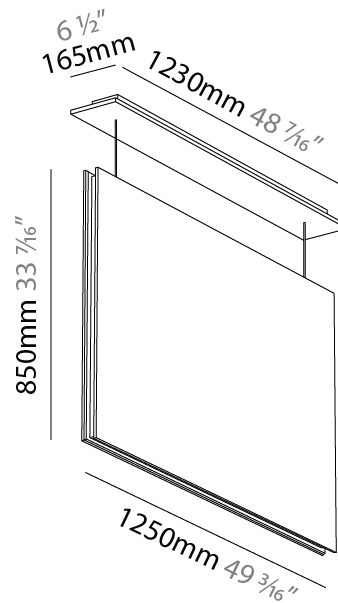

base number	LED	Color	Finish	Cable
	Dimming	Temperature	Options	Length

1. To build a product code in our configurator select the specify button on the base model # product page
2. To build a manual product code on this datasheet choose from the options listed below in blue font and add the suffix to the base model #

GENERAL

Series: Lullaby
Brand: Prolicht
Division: Architectural
Mounting Type: Suspension
Mounting Location: Ceiling
Subcategory: Acoustic

PHYSICAL

Shape: Rectangle
Length (mm): 1250
Length (in): 49 ³/₁₆
Width (mm): 50
Width (in): 1 ¹⁵/₁₆
Height (mm): 850
Height (in): 33 ⁷/₁₆
Light Distribution: Direct
Fixture Finish: ANC / ASH / BNA / BTC / BZE / CEL / EGG / EVG / FOG / FOS / FST / FUA / IRI / IRO / KHA / LIC / LIM / MER / MSN / MUS / ONX / PEA / PLU / POL / PPY / RAY / ROY / RST / STE / SWD / TAN / TAU
Fixture Material: Aluminum
Cable Details: 2,000mm / 6,000mm Transparent Cable

ELECTRICAL

Lamp Type: LED
Input Wattage (W): 26
Total Output Wattage (W): 23.7
Dimming: Non-Dimmable / 0-10V Dimming
Driver Included: Yes
Driver Location: Integrated
Driver Type: Constant Current - Universal
Driver Class: Class 2
Input Voltage (V): 120 - 277

LED

Color Temperature (°K): 2700 / 3000 / 3500 / 4000
Max. Delivered Lumen (lm): 3432 / 3482 / 3515 / 3582
Nominal Lumen (lm): 4100 / 4160 / 4200 / 4280
CRI: >90 CRI
Lamp Life (hrs): 80000

OPTICAL

Beam Angle: 80

RATINGS AND CERTIFICATIONS

Certified By: Certified for North American Standards
IP rating: IP20